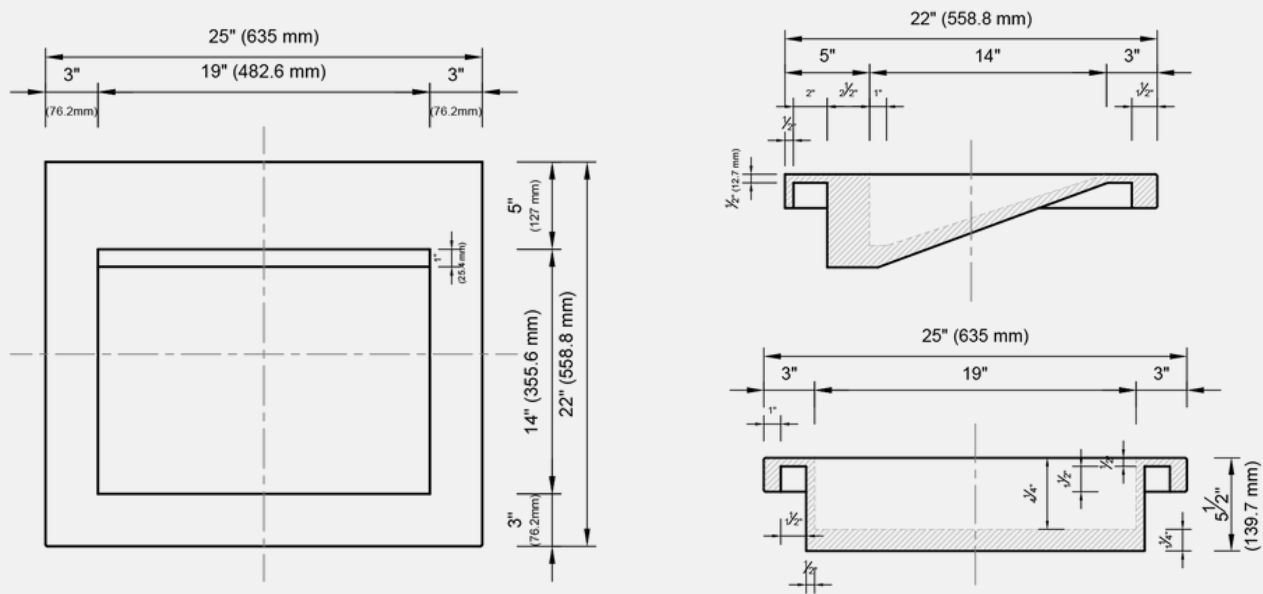

SINGLE 24.

COLLECTION KOMPLETT

FINISH Smooth

DIMENSIONS 25" L x 22" W x 5.5" H (including 2" exposed countertop edge)

BASIN DIMS 19" L x 14" W

WEIGHT 60 lbs.

COLORS

DESCRIPTION Small but striking—this seamless ramp sink is designed for compact spaces that don't compromise on style.

SINGLE 36.

COLLECTION KOMPLETT

FINISH Smooth

DIMENSIONS 37" L x 22" W x 5.5" H (including 2" exposed countertop edge)

BASIN DIMS 19" L x 14" W

WEIGHT 70 lbs.

COLORS

DESCRIPTION Perfectly balanced between function and form, this seamless ramp sink makes a statement without taking over the room.

SINGLE 60.

COLLECTION KOMPLETT

FINISH Smooth

DIMENSIONS 61" L x 22" W x 5.5" H (including 2" exposed countertop edge)

BASIN DIMS 48" L x 14" W

WEIGHT 125 lbs.

COLORS

DESCRIPTION Spacious and sleek, this larger seamless ramp sink is built for daily function with a design-forward edge.

SINGLE 72.

COLLECTION KOMPLETT

FINISH Smooth

DIMENSIONS 73" L x 22" W x 5.5" H (including 2" exposed countertop edge)

BASIN DIMS 48" L x 14" W

WEIGHT 140 lbs.

COLORS

DESCRIPTION Minimalism at scale—this extra-wide concrete ramp sink offers seamless style with room to spare.