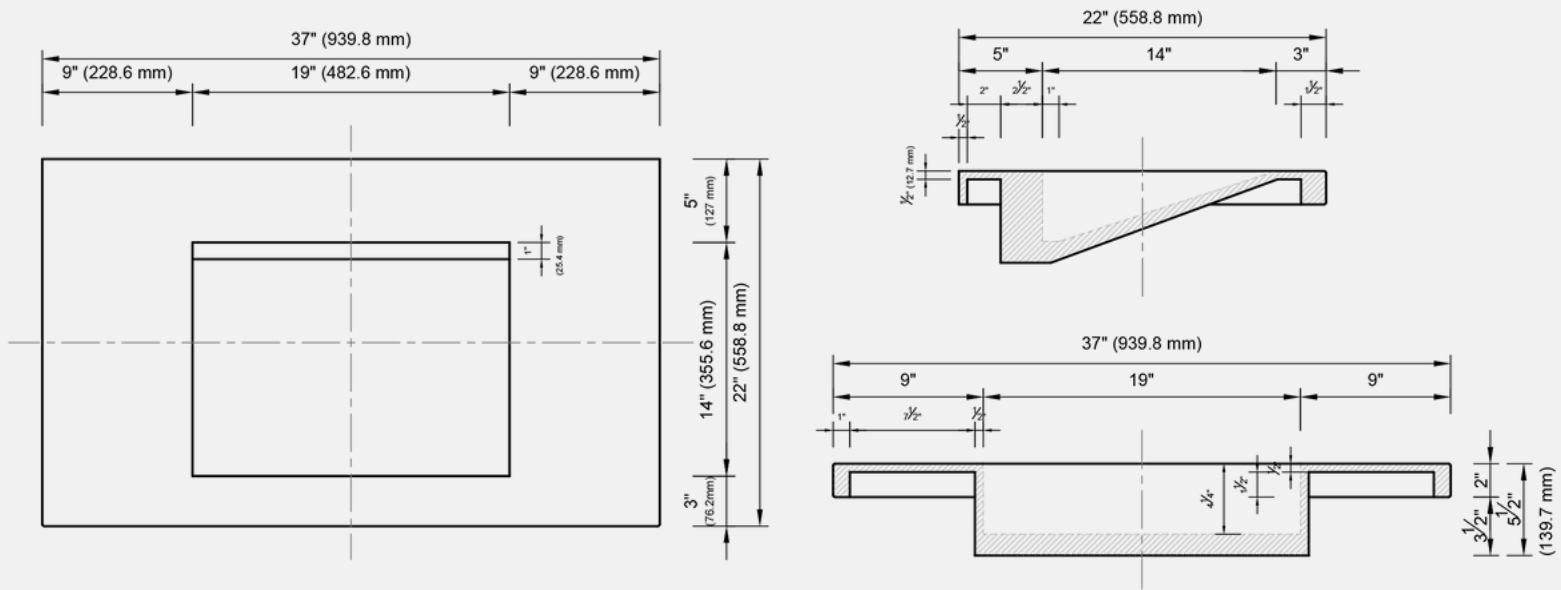

SINGLE 24.

COLLECTION KOMPLETT

FINISH Smooth

DIMENSIONS 25" L x 22" W x 5.5" H (including 2" exposed countertop edge)

BASIN DIMS 19" L x 14" W

WEIGHT 60 lbs.

COLORS

DESCRIPTION Small but striking—this seamless ramp sink is designed for compact spaces that don't compromise on style.

SINGLE 36.

COLLECTION KOMPLETT

FINISH Smooth

DIMENSIONS 37" L x 22" W x 5.5" H (including 2" exposed countertop edge)

BASIN DIMS 19" L x 14" W

WEIGHT 70 lbs.

COLORS

DESCRIPTION Perfectly balanced between function and form, this seamless ramp sink makes a statement without taking over the room.

SINGLE 60.

COLLECTION KOMPLETT

FINISH Smooth

DIMENSIONS 61" L x 22" W x 5.5" H (including 2" exposed countertop edge)

BASIN DIMS 48" L x 14" W

WEIGHT 125 lbs.

COLORS

DESCRIPTION Spacious and sleek, this larger seamless ramp sink is built for daily function with a design-forward edge.

SINGLE 72.

COLLECTION KOMPLETT

FINISH Smooth

DIMENSIONS 73" L x 22" W x 5.5" H (including 2" exposed countertop edge)

BASIN DIMS 48" L x 14" W

WEIGHT 140 lbs.

COLORS

DESCRIPTION Minimalism at scale—this extra-wide concrete ramp sink offers seamless style with room to spare.