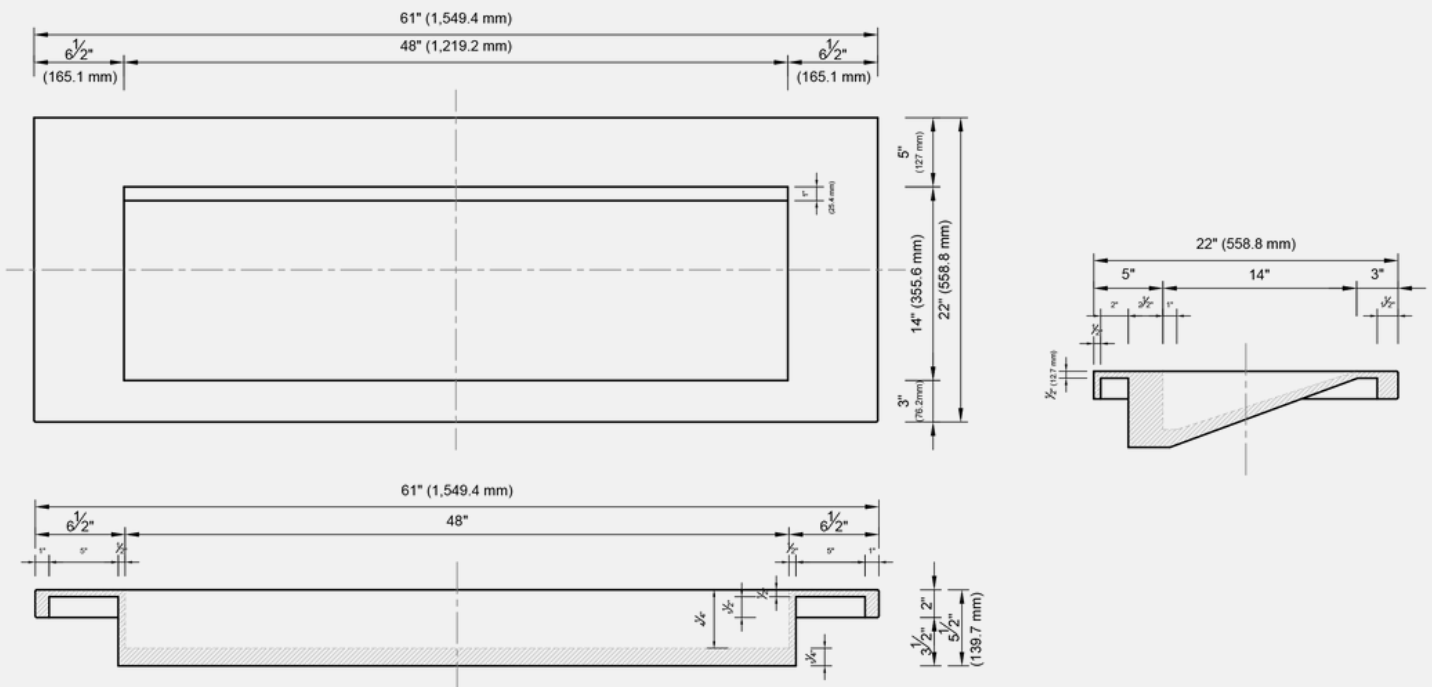

SINGLE 24.

COLLECTION KOMPLETT

FINISH Smooth

DIMENSIONS 25" L x 22" W x 5.5" H (including 2" exposed countertop edge)

BASIN DIMS 19" L x 14" W

WEIGHT 60 lbs.

COLORS

DESCRIPTION Small but striking—this seamless ramp sink is designed for compact spaces that don't compromise on style.

SINGLE 36.

COLLECTION KOMPLETT

FINISH Smooth

DIMENSIONS 37" L x 22" W x 5.5" H (including 2" exposed countertop edge)

BASIN DIMS 19" L x 14" W

WEIGHT 70 lbs.

COLORS

DESCRIPTION Perfectly balanced between function and form, this seamless ramp sink makes a statement without taking over the room.

SINGLE 60.

COLLECTION KOMPLETT

FINISH Smooth

DIMENSIONS 61" L x 22" W x 5.5" H (including 2" exposed countertop edge)

BASIN DIMS 48" L x 14" W

WEIGHT 125 lbs.

COLORS

DESCRIPTION Spacious and sleek, this larger seamless ramp sink is built for daily function with a design-forward edge.

SINGLE 72.

COLLECTION KOMPLETT

FINISH Smooth

DIMENSIONS 73" L x 22" W x 5.5" H (including 2" exposed countertop edge)

BASIN DIMS 48" L x 14" W

WEIGHT 140 lbs.

COLORS

DESCRIPTION Minimalism at scale—this extra-wide concrete ramp sink offers seamless style with room to spare.